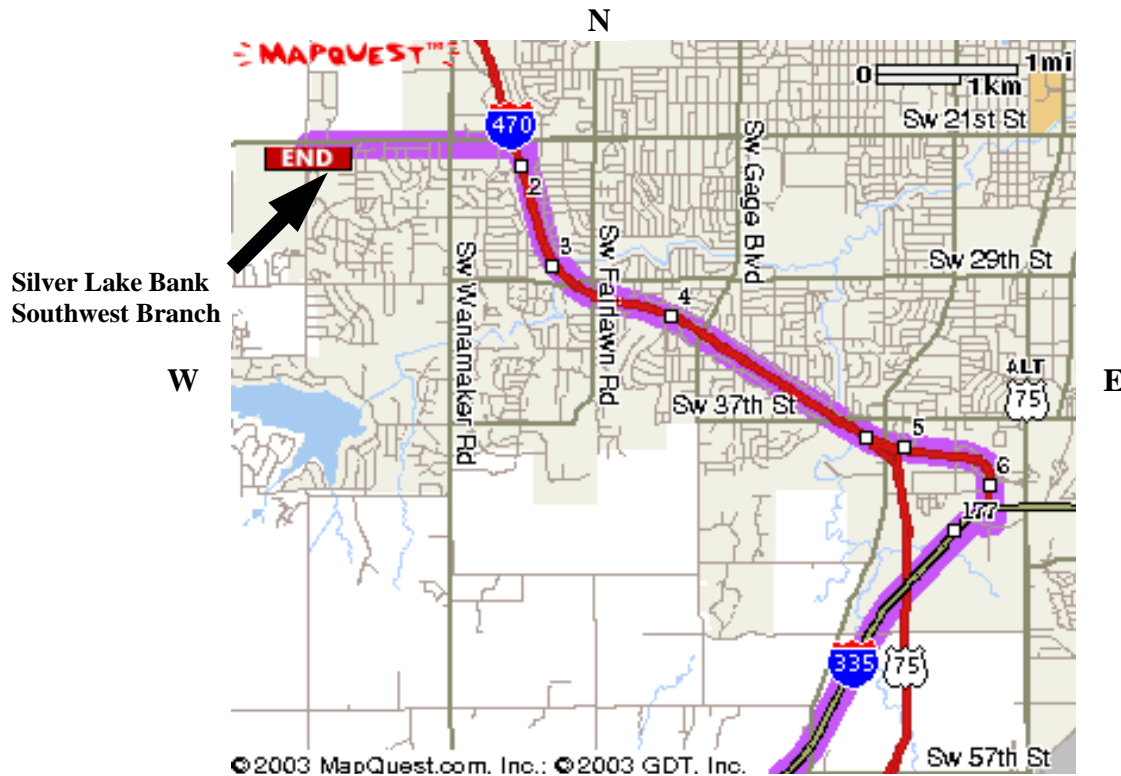

Driving Directions

Coming from: Wichita

To: **Silver Lake Bank
Southwest Branch**
2100 SW Urish Rd.
Topeka, KS 66614
(785) 290-2270

1. Take East Kellogg Street.
2. Merge onto US-400 E/ US-54 E/ E Kellogg Ave.
3. Take the I-35/ Kansas Turnpike exit toward Oklahoma City/ Kansas City.
4. Keep Left at the fork in the ramp.
5. Merge onto I-35 North .
6. Turns into I-335 North (Kansas Turnpike).
7. Take I-470 West– exit number 177.
8. Take the 21st Street exit– exit number 2.
9. Turn Left onto SW 21st Street.
10. Our bank is located on the SE Corner of 21st and Urish Rd.

S